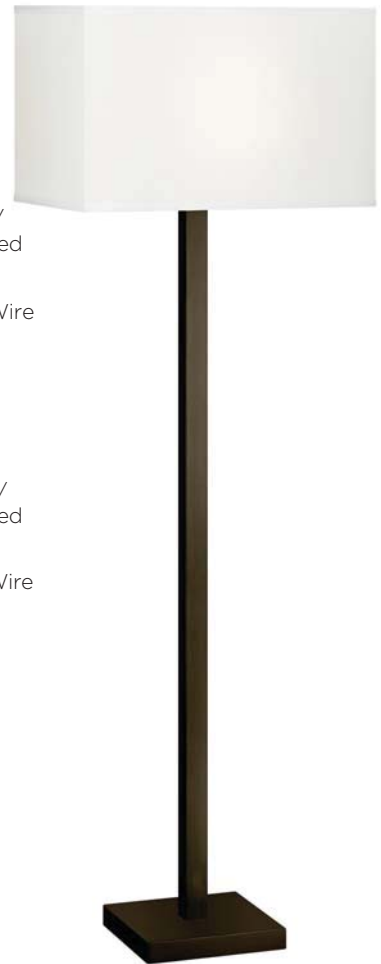

Style # 42E93
LT-209-B - Direct Wire

Style # 42F04
LT-205-B

Style # 42E78
LT-206-B - Wall /
Headboard Mounted

Style # 42E89
LT-207-B - Direct Wire